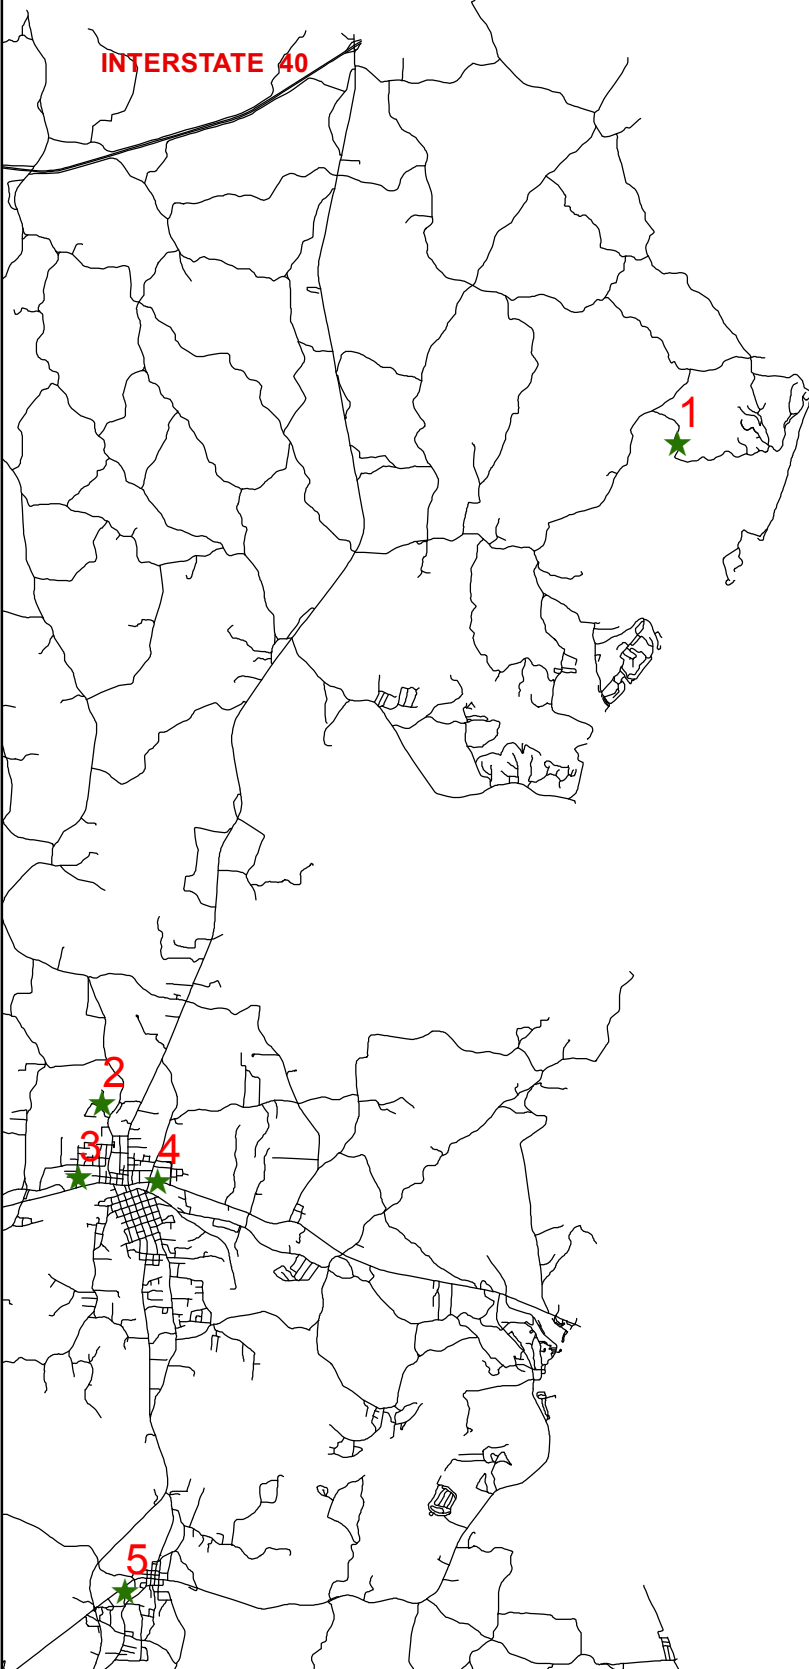

2016 CHRISTMAS TOUR OF HOMES  
DECATUR COUNTY CASA

★ HOME LOCATION

#1 576 RIDGEWAY DR.  
SUGAR TREE TN. 38380

#2 278 CARRINGTON PL.  
#3 126 NORTHWOOD ST.  
#4 349 E MAIN ST.  
PARSONS TN. 38363

#5 35 W SMITH ST  
DECATURVILLE TN. 38329